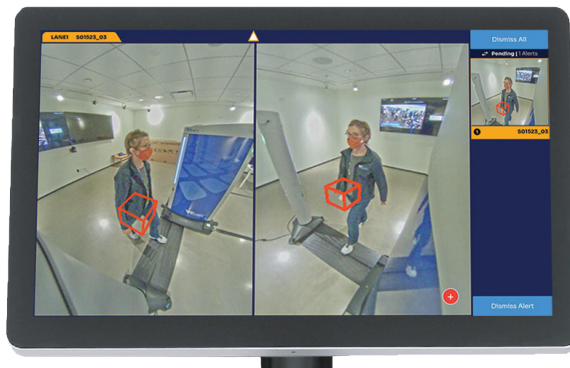

Easy to Operate: See in real-time where the potential threat is on a person's body or in their bag reducing the amount of physical contact.

Flexible Deployment Options: For both indoor and outdoor screening. Easy to set up and move.

Integration & Analytics: Integrate into your broader security infrastructure, and use Evolv Insights™ to monitor entrant numbers and alarm rates.

Note: Evolv Express must not be sprayed with high- or low-pressure water or liquid; doing so could damage the system and will void the warranty.

We knew our former security screening process would provide challenges in the pandemic environment,” said Jason White, managing director of corporate safety and security at Hershey Entertainment and Resorts. “We’d already been evaluating how we could improve on our guest screening process and had piloted Evolv Express last fall because the system could accommodate thousands of people an hour in a frictionless, nosterop flow. As we began formulating the security screening aspect of our pandemic reopening strategy, it was clear that Evolv Express was the best solution that could meet our requirements. Our guests and security staff have been pleasantly surprised at the speed of the touchless screening experience that largely eliminates manual bag checks. The responsive customer support and working relationship we have with the Evolv team is just as phenomenal as their product.

Bringing Touchless Security Screening to Companies Worldwide for a Safe and Welcoming Experience

Customers across a variety of industries are now implementing touchless security screening with Evolv Express to emerge from pandemic shutdowns with confidence and optimism. Outdoor entertainment venues were early adopters as they rolled out new pandemic-aware safety and security processes designed to both attract and protect their crucial seasonal guests.